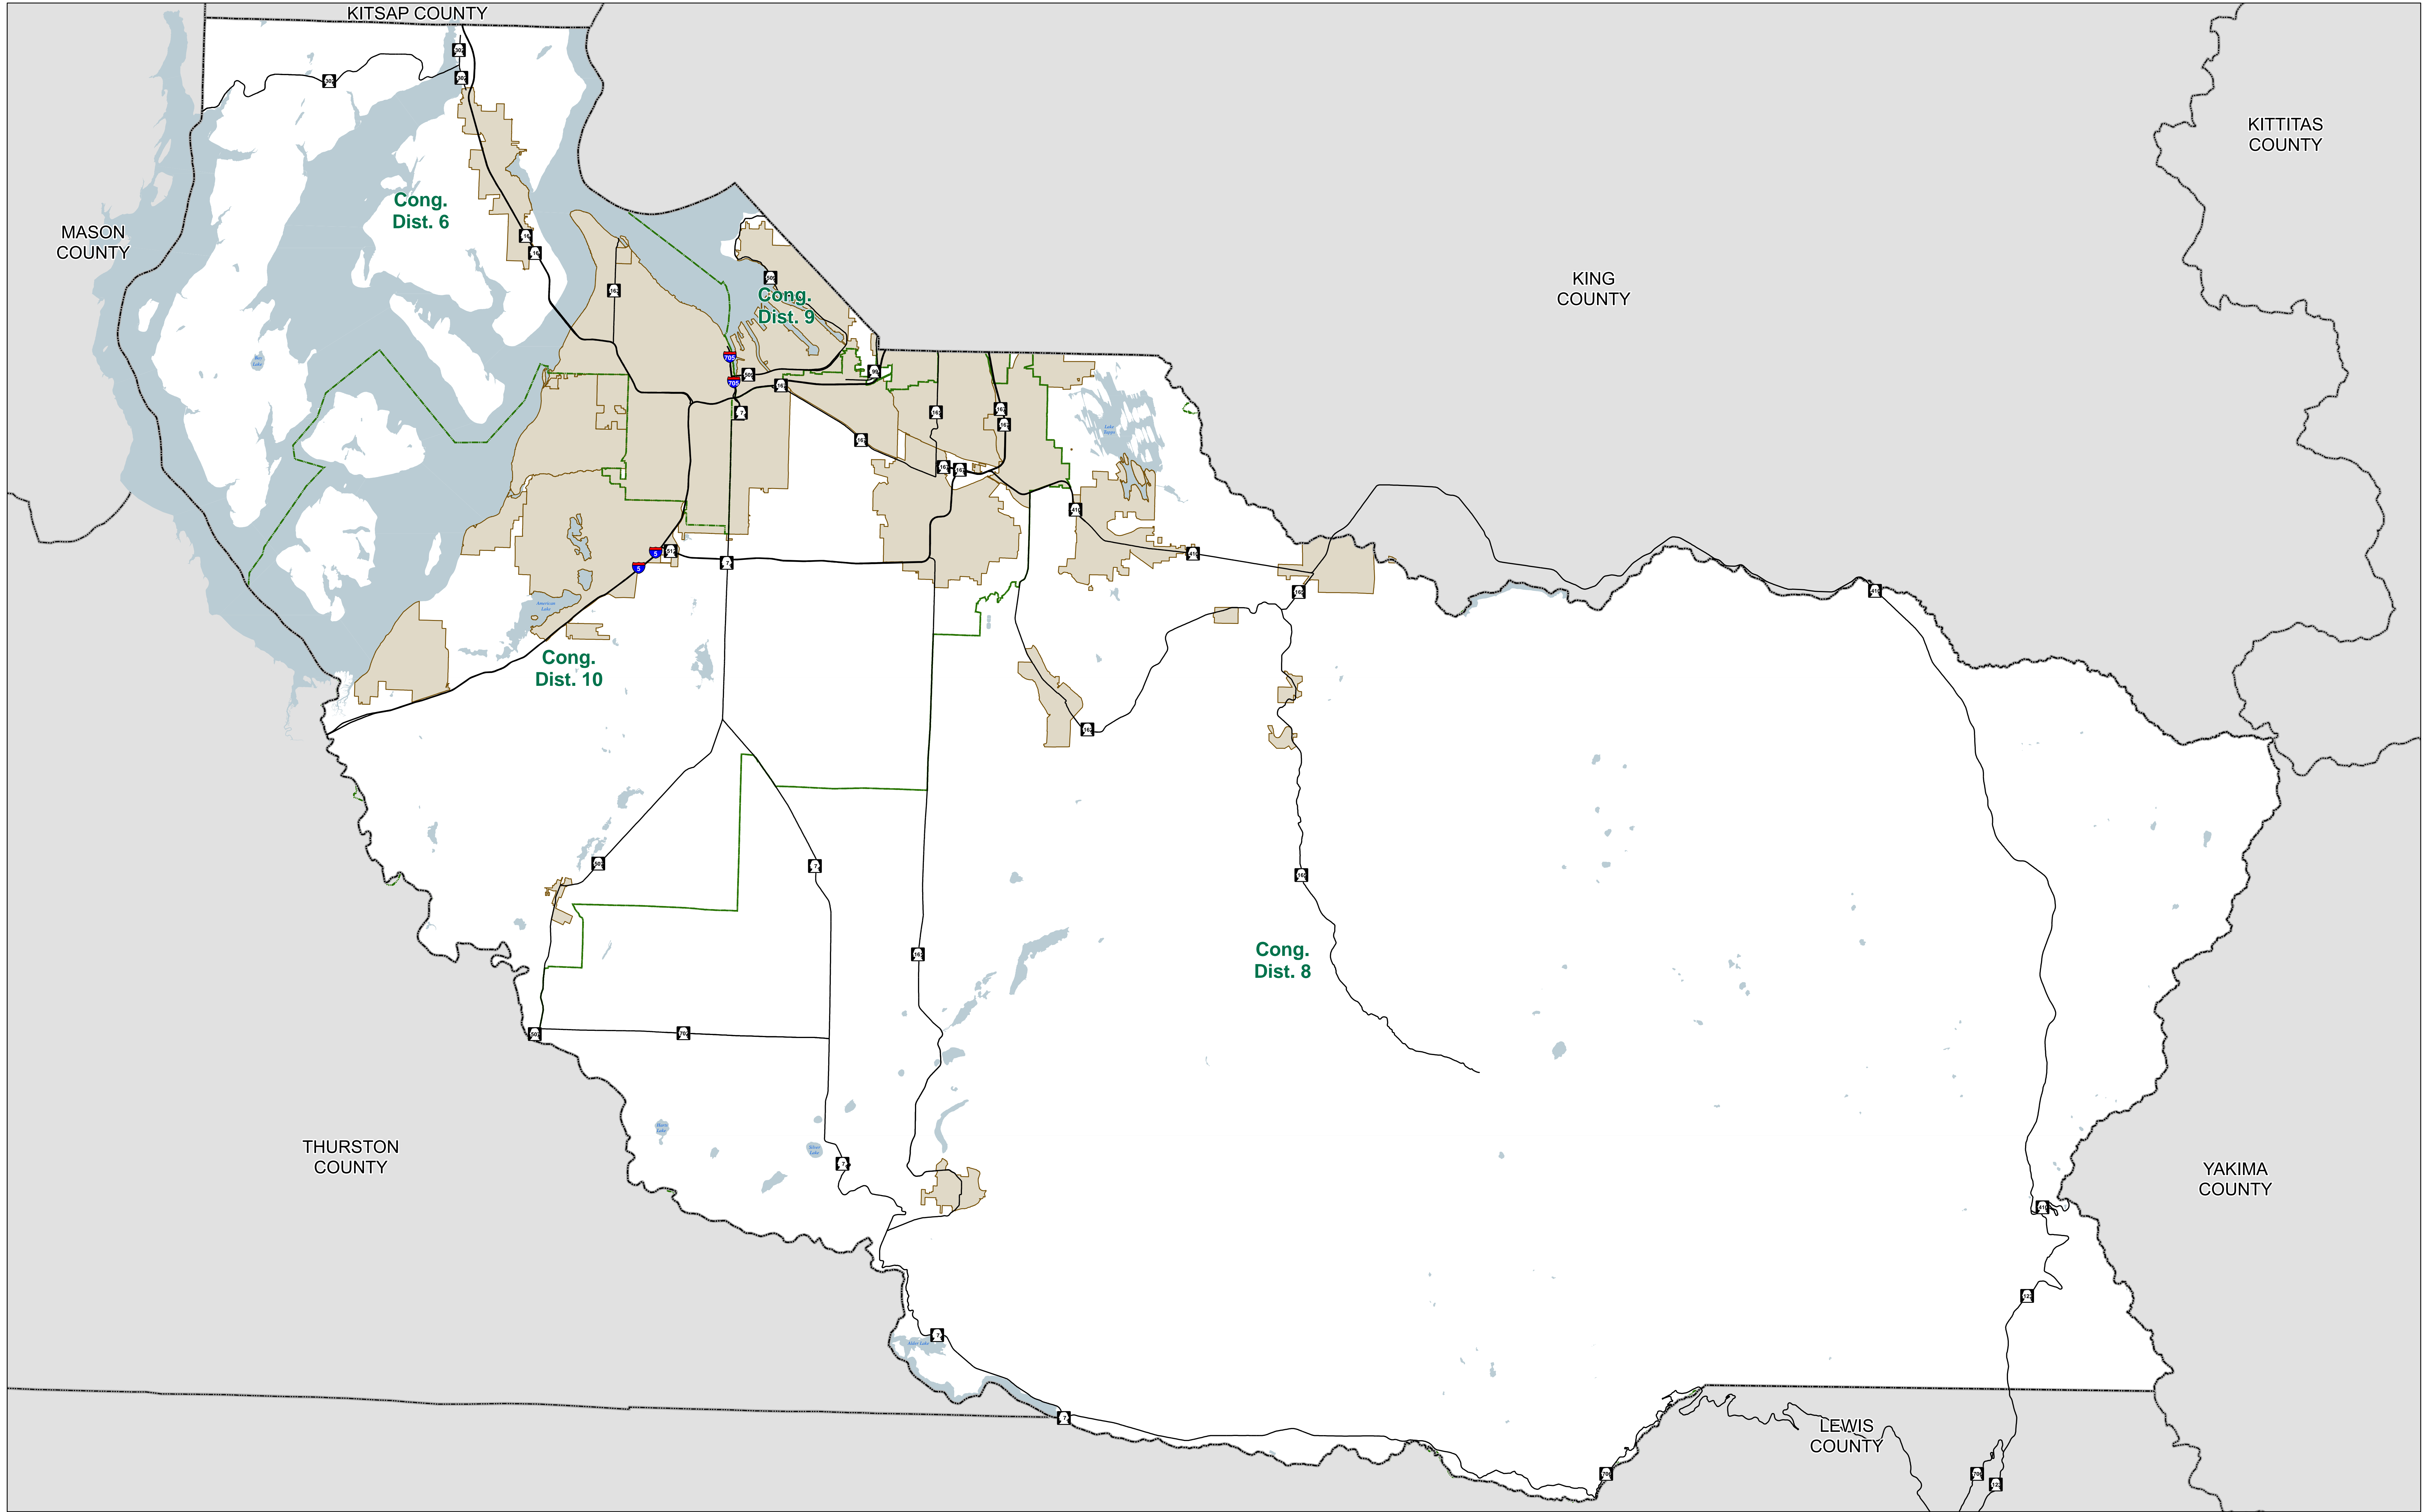

Congressional Districts in Pierce County

Map Information

- Pierce County Boundary
- Washington State Congressional Districts
- Cities in Pierce County
- Water Feature

Pierce County Elections Division
2501 South 35th Street, Suite C
Tacoma, WA 98409
253-798-VOTE (8683)
7/9/2014

1:116,955