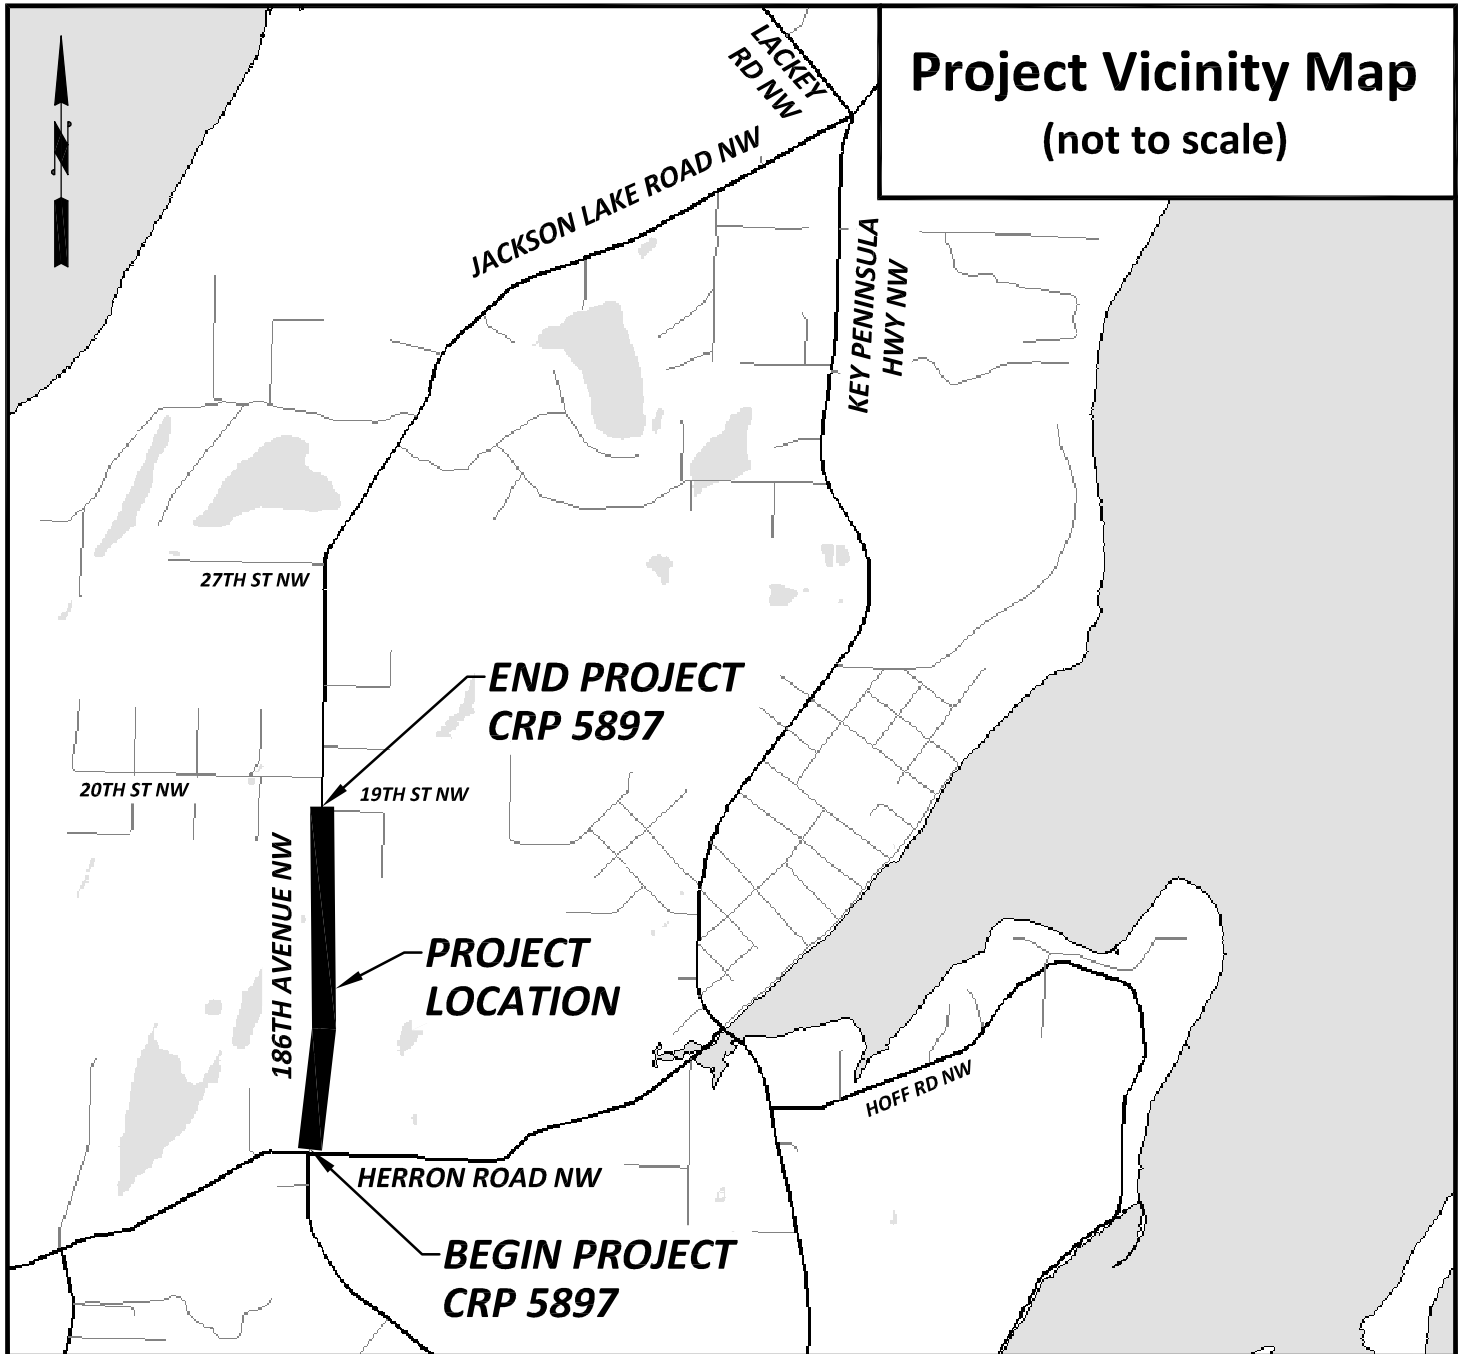

Project Vicinity Map

(not to scale)

**END PROJECT
CRP 5897**

**PROJECT
LOCATION**

**BEGIN PROJECT
CRP 5897**

27TH ST NW

20TH ST NW

186TH AVENUE NW

19TH ST NW

HERRON ROAD NW

HOFF RD NW

JACKSON LAKE ROAD NW

LACKEY
RD NW

KEY PENINSULA
HWY NW