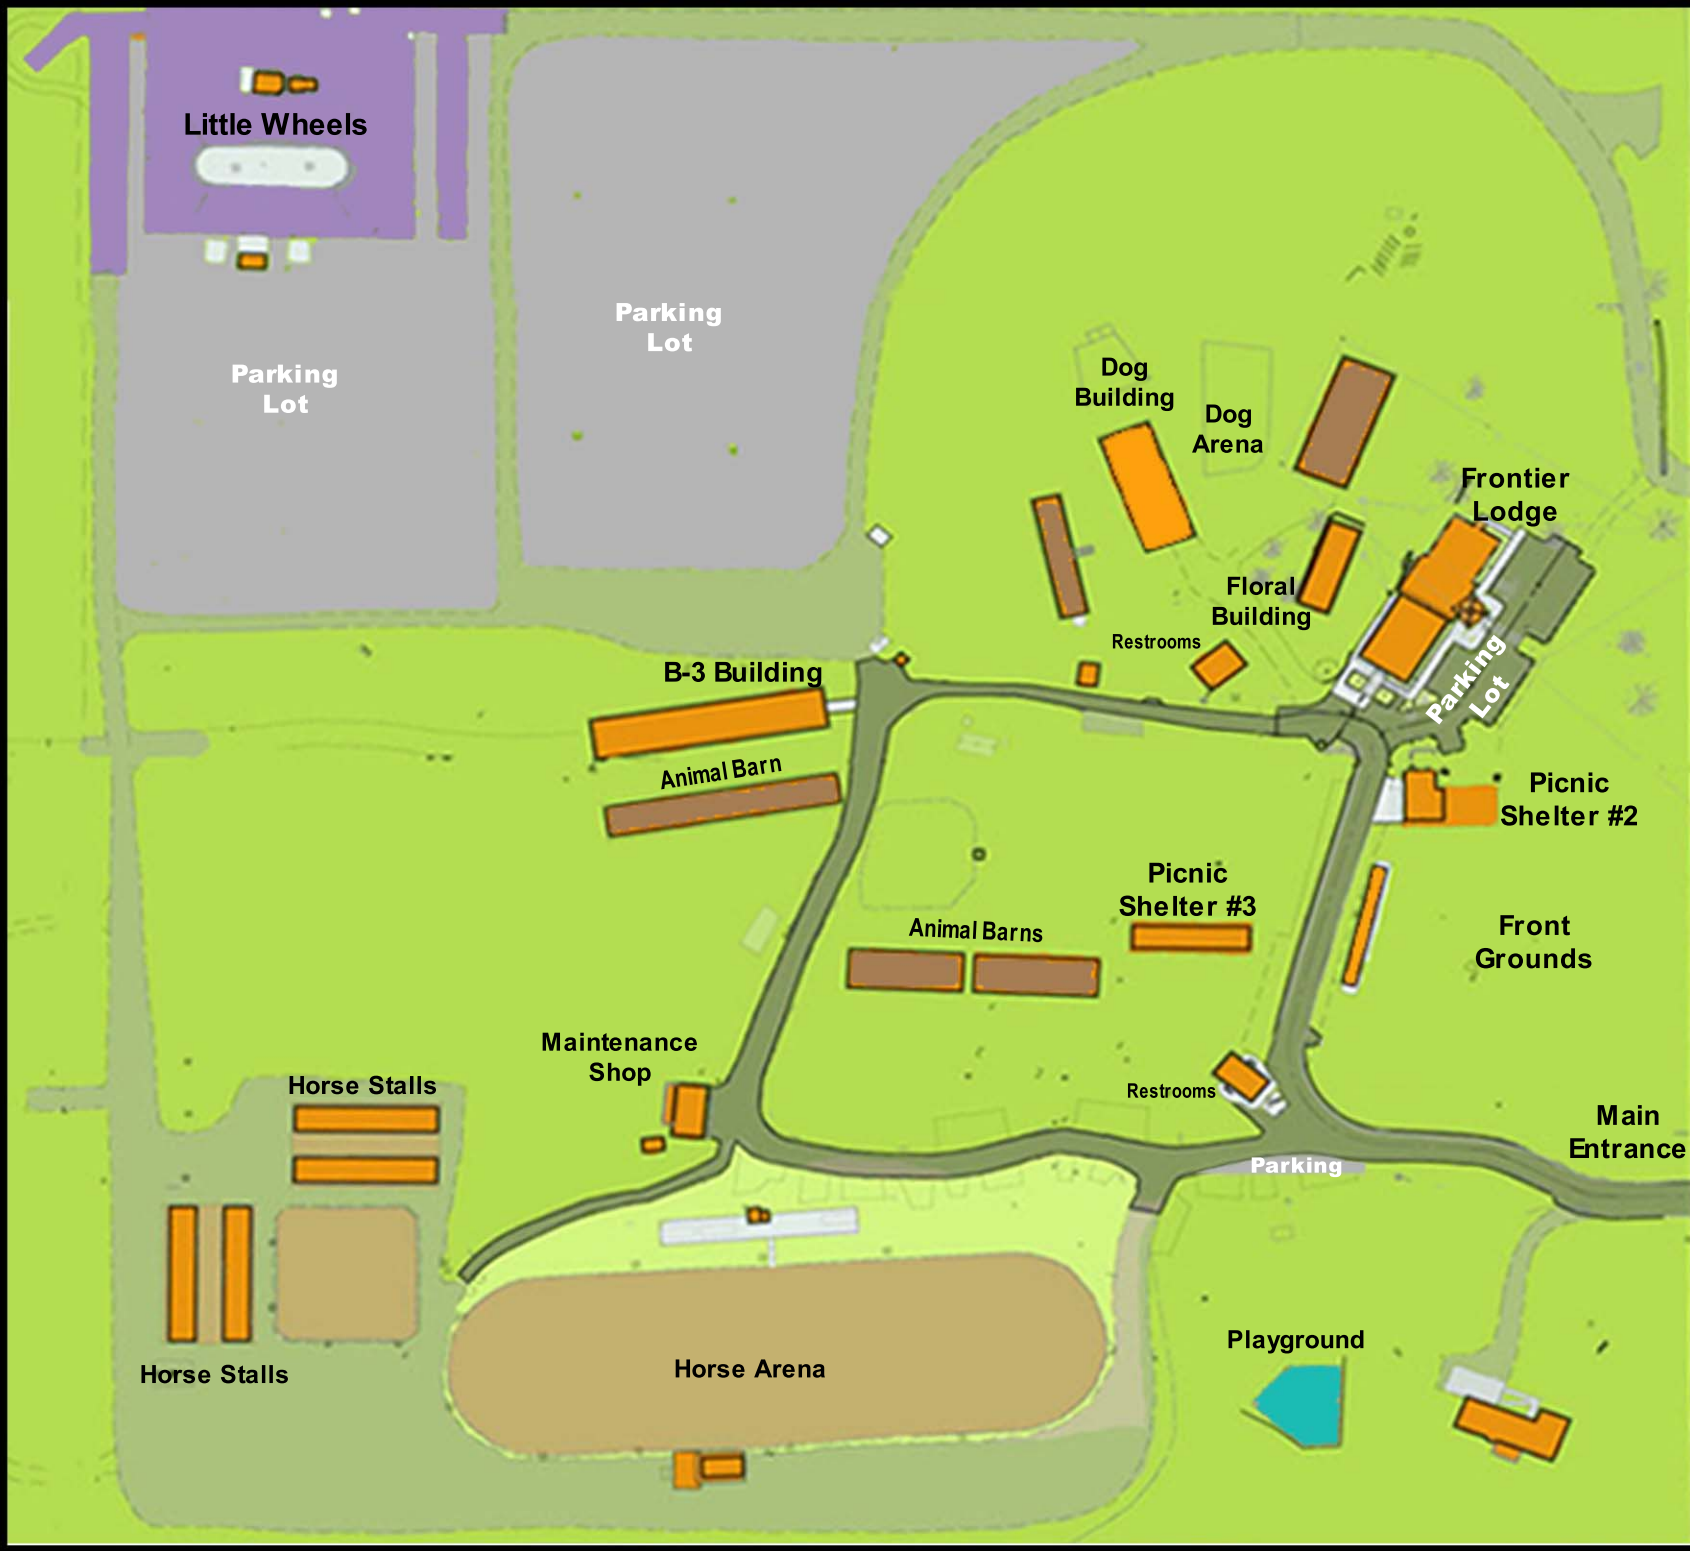

Frontier Park
21800 Meridian S
Graham, WA 98338

Meridian